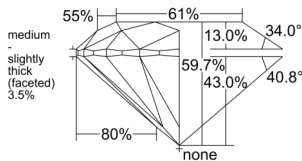

GIA®

FACSIMILE

GIA REPORT 1538834644

Verify this report at GIA.edu

GIA NATURAL DIAMOND DOSSIER®

November 04, 2025
GIA Report Number 1538834644
Shape and Cutting Style ..... Round Brilliant
Measurements ..... 5.07 - 5.10 x 3.04 mm

GRADING RESULTS

Carat Weight ..... 0.48 carat
Color Grade ..... E
Clarity Grade S11
Cut Grade ..... Excellent

ADDITIONAL GRADING INFORMATION

Polish ..... Excellent
Symmetry ..... Excellent
Fluorescence ..... None
Clarity Characteristics ..... Feather, Crystal
Inscription(s): GIA 1538834644

PROPORTIONS

Profile to actual proportions

GRADING SCALES

GIA COLOR SCALE	GIA CLARITY SCALE	GIA CUT SCALE	
D	FLAWLESS	EXCELLENT	
E	INTERNALLY FLAWLESS		
F		VVS₁	VERY GOOD
G	VVS₂		
H	VS₁	GOOD	
I	VS₂		
J	S1₁	FAIR	
K	S1₂		
L	I₁	POOR	
M	I₂		
N	I₃		
O			
P			
Q			
R			
S			
T			
U			
V			
W			
X			
Y			
Z