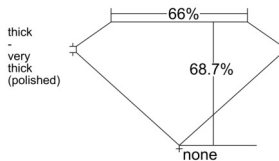

GIA®

FACSIMILE

GIA REPORT 1538845742

Verify this report at GIA.edu

GIA NATURAL DIAMOND DOSSIER®

October 31, 2025
GIA Report Number 1538845742
Shape and Cutting Style ..... **Cut-Cornered Rectangular Modified Brilliant**
Measurements ..... 5.00 x 3.98 x 2.73 mm

GRADING RESULTS

Carat Weight ..... 0.50 carat
Color Grade ..... E
Clarity Grade VS1

ADDITIONAL GRADING INFORMATION

Polish ..... Excellent
Symmetry ..... Excellent
Fluorescence ..... None
Clarity Characteristics..... **Crystal, Cloud, Feather, Pinpoint**
Inscription(s): GIA 1538845742

PROPORTIONS

Profile not to actual proportions

GRADING SCALES

GIA COLOR SCALE		GIA CLARITY SCALE			
COLORLESS	D	VERY VERY SLIGHTLY INCLUDED	FLAWLESS		
	E		INTERNALLY FLAWLESS		
	F	VERY SLIGHTLY INCLUDED	VVS₁		
	G		VVS₂		
	H		VS₁		
	NEAR COLORLESS	I	SLIGHTLY INCLUDED	VS₂	
		J		SI₁	
		FAINT	K	INCLUDED	SI₂
			L		I₁
			M		I₂
VERT LIGHT	N	LIGHT	I₃		
	O				
	P				
	Q				
	R				
	S				
LIGHT	T				
	U				
	V				
	W				
	X				
	Y				
	Z