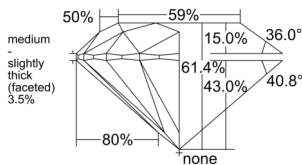

GIA®

FACSIMILE

GIA REPORT 1538901411

Verify this report at GIA.edu

GIA NATURAL DIAMOND DOSSIER®

November 14, 2025
GIA Report Number 1538901411
Shape and Cutting Style ..... Round Brilliant
Measurements ..... 4.89 - 4.92 x 3.01 mm

GRADING RESULTS

Carat Weight ..... 0.44 carat
Color Grade ..... G
Clarity Grade VS1
Cut Grade ..... Excellent

ADDITIONAL GRADING INFORMATION

Polish ..... Excellent
Symmetry ..... Excellent
Fluorescence ..... Medium Blue
Clarity Characteristics ..... Crystal, Pinpoint
Inscription(s): GIA 1538901411

PROPORTIONS

Profile to actual proportions

GRADING SCALES

GIA COLOR SCALE

COLORLESS	D
	E
	F
	G
	H
	I
	J
NEAR COLORLESS	K
	L
FAIN	M
	N
	O
	P
	Q
VERY LIGHT	R
	S
	T
	U
	V
	W
	X
	Y
LIGHT	Z

GIA CLARITY SCALE

FLAWLESS	INTERNAL FLAWLESS	
		FLAWLESS
VERY VERY SLIGHTLY INCLUDED	VVS₁	
	VVS₂	
VERY SLIGHTLY INCLUDED	VS₁	
	VS₂	
SLIGHTLY INCLUDED	SI₁	
	SI₂	
INCLUDED	I₁	
	I₂	
	I₃	

GIA CUT SCALE

EXCELLENT	
	VERY GOOD
GOOD	
FAIR	
POOR