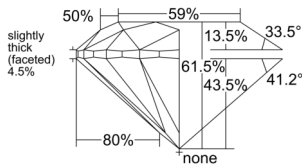

GIA®

FACSIMILE

GIA REPORT 1538910666

Verify this report at GIA.edu

GIA NATURAL DIAMOND DOSSIER®

November 05, 2025
GIA Report Number 1538910666
Shape and Cutting Style ..... Round Brilliant
Measurements ..... 5.71 - 5.73 x 3.52 mm

GRADING RESULTS

Carat Weight ..... 0.71 carat
Color Grade ..... E
Clarity Grade VS2
Cut Grade ..... Excellent

ADDITIONAL GRADING INFORMATION

Polish ..... Excellent
Symmetry ..... Excellent
Fluorescence ..... None
Clarity Characteristics ..... Crystal
Inscription(s): GIA 1538910666

PROPORTIONS

Profile to actual proportions