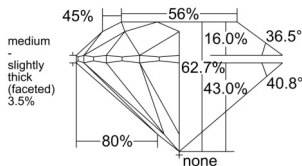

GIA®

FACSIMILE

GIA REPORT 1538930049

Verify this report at GIA.edu

GIA NATURAL DIAMOND DOSSIER®

November 08, 2025
GIA Report Number 1538930049
Shape and Cutting Style ..... Round Brilliant
Measurements ..... 4.48 - 4.51 x 2.82 mm

GRADING RESULTS

Carat Weight ..... 0.35 carat
Color Grade ..... G
Clarity Grade VS1
Cut Grade ..... Excellent

ADDITIONAL GRADING INFORMATION

Polish ..... Excellent
Symmetry ..... Excellent
Fluorescence ..... Faint
Clarity Characteristics ..... Cloud, Pinpoint
Inscription(s): GIA 1538930049

PROPORTIONS

GRADING SCALES

GIA COLOR SCALE

COLORLESS	D
	E
	F
	G
	H
	I
	J
NEAR COLORLESS	K
	L
Faint	M
	N
	O
	P
Very Light	Q
	R
	S
	T
	U
	V
	W
	X
	Y
Light	Z

GIA CLARITY SCALE

FLAWLESS	INTERNAL FLAWLESS	
		FLAWLESS
VERY VERY SLIGHTLY INCLUDED	VVS₁	
	VVS₂	
VERY SLIGHTLY INCLUDED	VS₁	
	VS₂	
SLIGHTLY INCLUDED	SI₁	
	SI₂	
INCLUDED	I₁	
	I₂	
	I₃	

GIA CUT SCALE

EXCELLENT
VERY GOOD
GOOD
FAIR
POOR