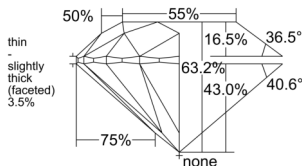

GIA®

FACSIMILE

GIA REPORT 1538970224

Verify this report at GIA.edu

GIA NATURAL DIAMOND DOSSIER®

November 11, 2025
GIA Report Number 1538970224
Shape and Cutting Style ..... Round Brilliant
Measurements ..... 5.57 - 5.65 x 3.54 mm

GRADING RESULTS

Carat Weight ..... 0.70 carat
Color Grade ..... G
Clarity Grade S11
Cut Grade ..... Excellent

ADDITIONAL GRADING INFORMATION

Polish ..... Excellent
Symmetry ..... Very Good
Fluorescence ..... None
Clarity Characteristics ..... Crystal, Feather
Inscription(s): GIA 1538970224

PROPORTIONS

Profile to actual proportions