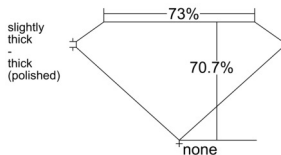

GIA®

FACSIMILE

GIA REPORT 1538971055

Verify this report at GIA.edu

GIA NATURAL DIAMOND DOSSIER®

November 11, 2025
GIA Report Number 1538971055
Shape and Cutting Style ..... **Square Modified Brilliant**
Measurements ..... **4.97 x 4.94 x 3.49 mm**

GRADING RESULTS

Carat Weight ..... **0.75 carat**
Color Grade ..... **J**
Clarity Grade **S11**

ADDITIONAL GRADING INFORMATION

Polish ..... **Excellent**
Symmetry ..... **Very Good**
Fluorescence ..... **Faint**
Clarity Characteristics..... **Crystal, Feather**
Inscription(s): GIA 1538971055

PROPORTIONS

Profile not to actual proportions

GRADING SCALES

GIA COLOR SCALE		GIA CLARITY SCALE		
COLORLESS	D	VERY VERY SLIGHTLY INCLUDED	FLAWLESS	
	E		INTERNALLY FLAWLESS	
	F		VVS₁	
	NEAR COLORLESS	G	VERY SLIGHTLY INCLUDED	VVS₂
		H		VS₁
		I	SLIGHTLY INCLUDED	VS₂
		J		S1₁
		K		S1₂
	FAINT	L	INCLUDED	I₁
		M		I₂
N		I₃		
O				
LIGHT		P		
		Q		
		R		
		S