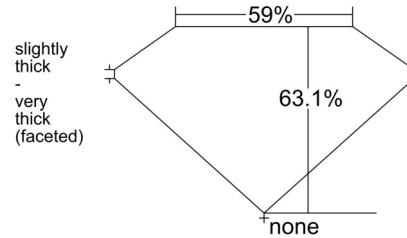

GIA NATURAL DIAMOND GRADING REPORT

August 09, 2025
 GIA Report Number 1539065366
 Shape and Cutting Style Oval Brilliant
 Measurements 7.72 x 5.28 x 3.33 mm

GRADING RESULTS

Carat Weight 0.90 carat
 Color Grade H
 Clarity Grade VVS2

ADDITIONAL GRADING INFORMATION

Polish Very Good
 Symmetry Very Good
 Fluorescence Faint
 Inscription(s): GIA 1539065366
 Comments: Surface graining is not shown.

PROPORTIONS

Profile not to actual proportions

CLARITY CHARACTERISTICS

KEY TO SYMBOLS*

- Cloud
- Needle

* Red symbols denote internal characteristics (inclusions). Green or black symbols denote external characteristics (blemishes). Diagram is an approximate representation of the diamond, and symbols shown indicate type, position, and approximate size of clarity characteristics. All clarity characteristics may not be shown. Details of finish are not shown.