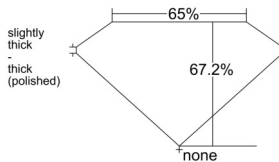

GIA®

FACSIMILE

GIA REPORT 1539066587

Verify this report at GIA.edu

GIA NATURAL DIAMOND DOSSIER®

August 08, 2025
GIA Report Number 1539066587
Shape and Cutting Style ..... **Cut-Cornered Rectangular Modified Brilliant**
Measurements ..... 5.39 x 4.21 x 2.83 mm

GRADING RESULTS

Carat Weight ..... 0.57 carat
Color Grade ..... D
Clarity Grade VVS1

ADDITIONAL GRADING INFORMATION

Polish ..... Excellent
Symmetry ..... Excellent
Fluorescence ..... Medium Blue
Clarity Characteristics ..... Pinpoint
Inscription(s): GIA 1539066587

PROPORTIONS

Profile not to actual proportions

GRADING SCALES

GIA COLOR SCALE		GIA CLARITY SCALE			
COLORLESS	D	VERY VERY SLIGHTLY INCLUDED	FLAWLESS		
	E		INTERNALLY FLAWLESS		
	F	VERY SLIGHTLY INCLUDED	VVS₁		
	G		VVS₂		
	H		VS₁		
	NEAR COLORLESS	I	SLIGHTLY INCLUDED	VS₂	
		J		SI₁	
		FAINT	K	INCLUDED	SI₂
			L		I₁
			M		I₂
VERT LIGHT	N	LIGHT	I₃		
	O				
	P				
	Q				
	R				
	S				
	T