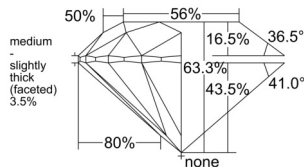

GIA®

FACSIMILE

GIA REPORT 1539066757

Verify this report at GIA.edu

GIA NATURAL DIAMOND DOSSIER®

August 07, 2025
GIA Report Number 1539066757
Shape and Cutting Style ..... Round Brilliant
Measurements ..... 4.90 - 4.93 x 3.11 mm

GRADING RESULTS

Carat Weight ..... 0.46 carat
Color Grade ..... H
Clarity Grade VS1
Cut Grade ..... Excellent

ADDITIONAL GRADING INFORMATION

Polish ..... Excellent
Symmetry ..... Excellent
Fluorescence ..... None
Clarity Characteristics ..... Cloud, Feather, Pinpoint
Inscription(s): GIA 1539066757

PROPORTIONS

GRADING SCALES

GIA COLOR SCALE

COLORLESS	D
	E
	F
	G
	H
	I
	J
NEAR COLORLESS	K
	L
FAIN	M
	N
	O
	P
	Q
	R
	S
	T
	U
	V
	W
	X
	Y
LIGHT	Z

GIA CLARITY SCALE

	FLAWLESS
	INTERNALLY FLAWLESS
VERY VERY SLIGHTLY INCLUDED	VVS₁
	VVS₂
VERY SLIGHTLY INCLUDED	VS₁
	VS₂
SLIGHTLY INCLUDED	SI₁
	SI₂
	I₁
	I₂
INCLUDED	I₃

GIA CUT SCALE

	EXCELLENT
	VERY GOOD
	GOOD
	FAIR
	POOR