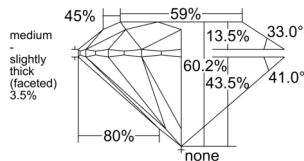

GIA®

FACSIMILE

GIA REPORT

1539085661

Verify this report at GIA.edu

GIA NATURAL DIAMOND DOSSIER®

August 11, 2025
GIA Report Number 1539085661
Shape and Cutting Style ..... Round Brilliant
Measurements ..... 4.22 - 4.23 x 2.54 mm

GRADING RESULTS

Carat Weight ..... 0.27 carat
Color Grade ..... D
Clarity Grade VS2
Cut Grade ..... Excellent

ADDITIONAL GRADING INFORMATION

Polish ..... Excellent
Symmetry ..... Excellent
Fluorescence ..... None
Clarity Characteristics ..... Crystal
Inscription(s): GIA 1539085661

PROPORTIONS

Profile to actual proportions

GRADING SCALES

GIA COLOR SCALE

COLOREST	D
	E
	F
	G
	H
	I
	J
NEAR COLOREST	K
	L
Faint	M
	N
	O
	P
	Q
Very Light	R
	S
	T
	U
	V
	W
	X
	Y
Light	Z

GIA CLARITY SCALE

VERY VERY SLIGHTLY INCLUDED	FLAWLESS
	INTERNALLY FLAWLESS
VERY SLIGHTLY INCLUDED	VVS₁
	VVS₂
SLIGHTLY INCLUDED	VS₁
	VS₂
INCLUDED	SI₁
	SI₂
	I₁
	I₂
	I₃

GIA CUT SCALE

EXCELLENT	VERY GOOD	GOOD	FAIR	POOR