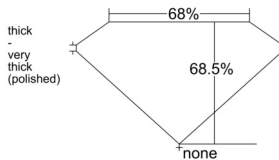

GIA®

FACSIMILE

GIA REPORT 1539175603

Verify this report at GIA.edu

GIA NATURAL DIAMOND DOSSIER®

August 21, 2025
GIA Report Number 1539175603
Shape and Cutting Style ..... **Cut-Cornered Rectangular Modified Brilliant**
Measurements ..... 5.57 x 4.43 x 3.03 mm

GRADING RESULTS

Carat Weight ..... 0.70 carat
Color Grade ..... F
Clarity Grade VS1

ADDITIONAL GRADING INFORMATION

Polish ..... Excellent
Symmetry ..... Very Good
Fluorescence ..... None
Clarity Characteristics..... **Crystal, Feather, Needle, Pinpoint**
Inscription(s): GIA 1539175603

PROPORTIONS

Profile not to actual proportions

GRADING SCALES

GIA COLOR SCALE		GIA CLARITY SCALE			
COLORLESS	D	VERY VERY SLIGHTLY INCLUDED	FLAWLESS		
	E		INTERNALLY FLAWLESS		
	F	VERY SLIGHTLY INCLUDED	VS₁		
	G		VS₂		
	H		VS₁		
	NEAR COLORLESS	I	SLIGHTLY INCLUDED	VS₂	
		J		SI₁	
		FAINT	K	INCLUDED	SI₂
			L		I₁
			M		I₂
VERT LIGHT	N	LIGHT	I₃		
	O				
	P				
	Q				
	R				
	S				
LIGHT	T				
	U				
	V				
	W				
	X				
Y					
Z