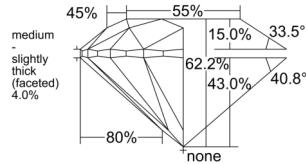

GIA®

FACSIMILE

GIA REPORT 1539178192

Verify this report at GIA.edu

GIA NATURAL DIAMOND DOSSIER®

August 21, 2025
GIA Report Number 1539178192
Shape and Cutting Style ..... Round Brilliant
Measurements ..... 5.91 - 5.95 x 3.69 mm

GRADING RESULTS

Carat Weight ..... 0.80 carat
Color Grade ..... E
Clarity Grade VS1
Cut Grade ..... Excellent

ADDITIONAL GRADING INFORMATION

Polish ..... Excellent
Symmetry ..... Excellent
Fluorescence ..... Medium Blue
Clarity Characteristics..... Needle, Pinpoint, Cloud
Inscription(s): GIA 1539178192

PROPORTIONS

Profile to actual proportions