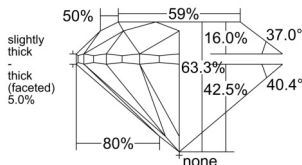

GIA®

FACSIMILE

GIA REPORT 1539192645

Verify this report at GIA.edu

GIA NATURAL DIAMOND DOSSIER®

August 22, 2025
GIA Report Number 1539192645
Shape and Cutting Style ..... Round Brilliant
Measurements ..... 4.85 - 4.90 x 3.09 mm

GRADING RESULTS

Carat Weight ..... 0.47 carat
Color Grade ..... E
Clarity Grade VS1
Cut Grade ..... Very Good

ADDITIONAL GRADING INFORMATION

Polish ..... Very Good
Symmetry ..... Very Good
Fluorescence ..... Medium Blue
Clarity Characteristics..... Crystal, Needle, Cloud, Pinpoint
Inscription(s): GIA 1539192645

PROPORTIONS

Profile to actual proportions

GRADING SCALES

GIA COLOR SCALE	GIA CLARITY SCALE	GIA CUT SCALE	
D	FLAWLESS	EXCELLENT	
E	INTERNALLY FLAWLESS		
F		VVS₁	VERY GOOD
G	VVS₂		
H	VS₁	GOOD	
I	VS₂		
J	SI₁	FAIR	
K	SI₂		
L	I₁	POOR	
M			
N			
O	I₂		
P			
Q			
R	I₃		
S			
T			
U			
V			
W			
X			
Y			
Z