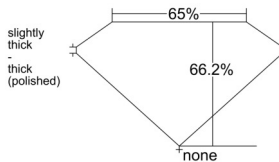

GIA®

FACSIMILE

GIA REPORT 1539285174

Verify this report at GIA.edu

GIA NATURAL DIAMOND DOSSIER®

September 03, 2025
GIA Report Number 1539285174
Shape and Cutting Style . **Cut-Cornered Square Modified Brilliant**
Measurements ..... 5.52 x 5.40 x 3.57 mm

GRADING RESULTS

Carat Weight ..... 0.92 carat
Color Grade ..... J
Clarity Grade VVS1

ADDITIONAL GRADING INFORMATION

Polish ..... Excellent
Symmetry ..... Excellent
Fluorescence ..... None
Clarity Characteristics..... Pinpoint
Inscription(s): GIA 1539285174

PROPORTIONS

Profile not to actual proportions

GRADING SCALES

GIA COLOR SCALE		GIA CLARITY SCALE			
COLORLESS	D	VERY VERY SLIGHTLY INCLUDED	FLAWLESS		
	E		INTERNALLY FLAWLESS		
	F		VVS₁		
	G		VVS₂		
	NEAR COLORLESS	H	VERY SLIGHTLY INCLUDED	VS₁	
		I		VS₂	
		FAINT	J	SLIGHTLY INCLUDED	S₁
			K		S₂
	L		I₁		
	VERT LIGHT		M	INCLUDED	I₂
N			I₃		
O					
LIGHT		P			
		Q			
		R			
	S				
	T				
	U				
	V				
	W				
	X				
	Y				
	Z