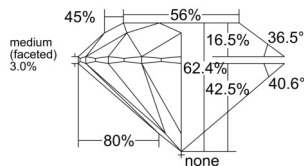

GIA®

FACSIMILE

GIA REPORT 1539285291

Verify this report at GIA.edu

GIA NATURAL DIAMOND DOSSIER®

September 02, 2025
GIA Report Number 1539285291
Shape and Cutting Style ..... Round Brilliant
Measurements ..... 4.46 - 4.48 x 2.79 mm

GRADING RESULTS

Carat Weight ..... 0.34 carat
Color Grade ..... H
Clarity Grade VS1
Cut Grade ..... Excellent

ADDITIONAL GRADING INFORMATION

Polish ..... Excellent
Symmetry ..... Excellent
Fluorescence ..... None
Clarity Characteristics..... Crystal, Needle, Feather, Pinpoint
Inscription(s): GIA 1539285291

PROPORTIONS

Profile to actual proportions

GRADING SCALES

GIA COLOR SCALE	GIA CLARITY SCALE	GIA CUT SCALE	
D	FLAWLESS	EXCELLENT	
E	INTERNALLY FLAWLESS		
F		VVS₁	VERY GOOD
G	VVS₂		
H	VS₁	GOOD	
I	VS₂		
J	SI₁	FAIR	
K	SI₂		
L	I₁	POOR	
M			
N	I₂		
O	I₃		
P			
Q			
R			
S			
T			
U			
V			
W			
X			
Y			
Z