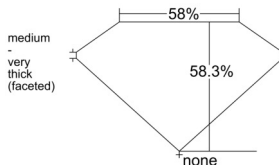

GIA®

FACSIMILE

GIA REPORT 1539311498

Verify this report at GIA.edu

GIA NATURAL DIAMOND DOSSIER®

September 04, 2025
GIA Report Number 1539311498
Shape and Cutting Style ..... Heart Brilliant
Measurements ..... 5.66 x 6.52 x 3.80 mm

GRADING RESULTS

Carat Weight ..... 0.81 carat
Color Grade ..... F
Clarity Grade VS1

ADDITIONAL GRADING INFORMATION

Polish ..... Excellent
Symmetry ..... Excellent
Fluorescence ..... Medium Blue
Clarity Characteristics ..... Cloud, Pinpoint
Inscription(s): GIA 1539311498

PROPORTIONS

Profile not to actual proportions

GRADING SCALES

GIA COLOR SCALE		GIA CLARITY SCALE			
COLORLESS	D	VERY VERY SLIGHTLY INCLUDED	FLAWLESS		
	E		INTERNALLY FLAWLESS		
	F		VS₁		
	NEAR COLORLESS	G	VERY SLIGHTLY INCLUDED	VS₂	
		H		VS₁	
		FANT	I	SLIGHTLY INCLUDED	VS₂
			J		SI₁
	K		SI₂		
	VERT LIGHT		L	INCLUDED	I₁
			M		I₂
N			I₃		
O					
P					
Q					
R					
LIGHT	S				
	T				
	U				
	V				
	W				
	X				
Y					
Z