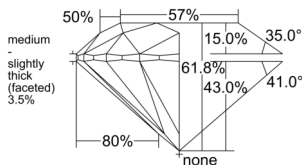

GIA®

FACSIMILE

GIA REPORT 1539392424

Verify this report at GIA.edu

GIA NATURAL DIAMOND DOSSIER®

September 12, 2025
GIA Report Number 1539392424
Shape and Cutting Style ..... Round Brilliant
Measurements ..... 5.18 - 5.21 x 3.21 mm

GRADING RESULTS

Carat Weight ..... 0.53 carat
Color Grade ..... F
Clarity Grade VVS1
Cut Grade ..... Excellent

ADDITIONAL GRADING INFORMATION

Polish ..... Excellent
Symmetry ..... Excellent
Fluorescence ..... None
Clarity Characteristics ..... Pinpoint
Inscription(s): GIA 1539392424

PROPORTIONS

GRADING SCALES

GIA COLOR SCALE	GIA CLARITY SCALE	GIA CUT SCALE	
D	FLAWLESS	EXCELLENT	
E	INTERNALLY FLAWLESS		
F		VVS₁	VERY GOOD
G	VVS₂		
H	VS₁	GOOD	
I	VS₂		
J	SI₁	FAIR	
K	SI₂		
L	I₁	POOR	
M			
N			
O	I₂		
P			
Q			
R	I₃		
S			
T			
U			
V			
W			
X			
Y			
Z