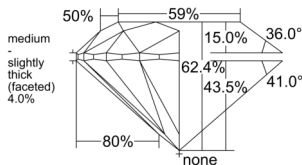

GIA®

FACSIMILE

GIA REPORT 1539395091

Verify this report at GIA.edu

GIA NATURAL DIAMOND DOSSIER®

September 11, 2025
GIA Report Number 1539395091
Shape and Cutting Style ..... Round Brilliant
Measurements ..... 5.33 - 5.37 x 3.34 mm

GRADING RESULTS

Carat Weight ..... 0.60 carat
Color Grade ..... J
Clarity Grade VS1
Cut Grade ..... Excellent

ADDITIONAL GRADING INFORMATION

Polish ..... Excellent
Symmetry ..... Excellent
Fluorescence ..... Faint
Clarity Characteristics ..... Crystal, Cloud
Inscription(s): GIA 1539395091

PROPORTIONS

GRADING SCALES

GIA COLOR SCALE	GIA CLARITY SCALE	GIA CUT SCALE
COLOURLESS	FLAWLESS	EXCELLENT
D	INTERNALLY FLAWLESS	
E	VVS₁	VERY GOOD
F		
G	VS₁	GOOD
H		
I	SI₁	FAIR
J		
K	I₁	POOR
L		
M	I₂	
N		
O	I₃	
P		
Q		
R		
S		
T		
U		
V		
W		
X		
Y		
Z