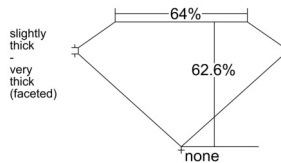

GIA®

FACSIMILE

GIA REPORT 1539395429

Verify this report at GIA.edu

GIA NATURAL DIAMOND DOSSIER®

September 22, 2025
GIA Report Number 1539395429
Shape and Cutting Style ..... Pear Brilliant
Measurements ..... 5.60 x 3.71 x 2.32 mm

GRADING RESULTS

Carat Weight ..... 0.30 carat
Color Grade ..... D
Clarity Grade VVS1

ADDITIONAL GRADING INFORMATION

Polish ..... Excellent
Symmetry ..... Good
Fluorescence ..... None
Clarity Characteristics ..... Chip
Inscription(s): GIA 1539395429

PROPORTIONS

Profile not to actual proportions

GRADING SCALES

GIA COLOR SCALE		GIA CLARITY SCALE			
COLORLESS	D	VERY VERY SLIGHTLY INCLUDED	FLAWLESS		
	E		INTERNALLY FLAWLESS		
	F	VERY SLIGHTLY INCLUDED	VVS₁		
	G		VVS₂		
	H		VS₁		
	NEAR COLORLESS	I	SLIGHTLY INCLUDED	VS₂	
		J		SI₁	
		FAINT	K	INCLUDED	SI₂
			L		I₁
			M		I₂
VERT LIGHT	N	LIGHT	I₃		
	O				
	P				
	Q				
	R