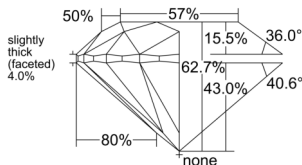

GIA®

FACSIMILE

GIA REPORT 1539400730

Verify this report at GIA.edu

GIA NATURAL DIAMOND DOSSIER®

September 13, 2025
GIA Report Number 1539400730
Shape and Cutting Style ..... Round Brilliant
Measurements ..... 5.63 - 5.67 x 3.54 mm

GRADING RESULTS

Carat Weight ..... 0.71 carat
Color Grade ..... D
Clarity Grade VS1
Cut Grade ..... Excellent

ADDITIONAL GRADING INFORMATION

Polish ..... Excellent
Symmetry ..... Excellent
Fluorescence ..... Faint
Clarity Characteristics..... Crystal, Cloud, Feather, Pinpoint
Inscription(s): GIA 1539400730

PROPORTIONS

Profile to actual proportions