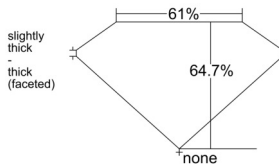

GIA®

FACSIMILE

GIA REPORT 1539460726

Verify this report at GIA.edu

GIA NATURAL DIAMOND DOSSIER®

September 18, 2025
GIA Report Number 1539460726
Shape and Cutting Style ..... Pear Brilliant
Measurements ..... 7.31 x 4.95 x 3.20 mm

GRADING RESULTS

Carat Weight ..... 0.70 carat
Color Grade ..... F
Clarity Grade VS2

ADDITIONAL GRADING INFORMATION

Polish ..... Excellent
Symmetry ..... Very Good
Fluorescence ..... None
Clarity Characteristics ..... Cloud, Crystal
Inspection(s): GIA 1539460726

PROPORTIONS

Profile not to actual proportions

GRADING SCALES

GIA COLOR SCALE		GIA CLARITY SCALE	
COLORLESS	D	VERY VERY SLIGHTLY INCLUDED	FLAWLESS
	E		INTERNALLY FLAWLESS
	F		VVS₁
	G		VVS₂
	H		VS₁
	I		VS₂
	J		SI₁
	K		SI₂
	L		I₁
	M		I₂
NEAR COLORLESS	N	SLIGHTLY INCLUDED	I₃
	O		
	P		
	Q		
	R		
FAINT	S	INCLUDED	
	T		
	U		
	V		
	W		
VERT LIGHT	X		
	Y		
	Z