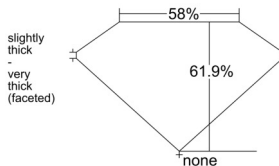

GIA®

FACSIMILE

GIA REPORT 1539491073

Verify this report at GIA.edu

GIA NATURAL DIAMOND DOSSIER®

September 22, 2025
GIA Report Number 1539491073
Shape and Cutting Style ..... Heart Brilliant
Measurements ..... 5.10 x 6.09 x 3.77 mm

GRADING RESULTS

Carat Weight ..... 0.70 carat
Color Grade I
Clarity Grade VVS2

ADDITIONAL GRADING INFORMATION

Polish ..... Excellent
Symmetry ..... Excellent
Fluorescence ..... None
Clarity Characteristics ..... Pinpoint, Surface Graining
Inspection(s): GIA 1539491073

PROPORTIONS

Profile not to actual proportions

GRADING SCALES

GIA COLOR SCALE		GIA CLARITY SCALE			
COLORLESS	D	VERY VERY SLIGHTLY INCLUDED	FLAWLESS		
	E		INTERNALLY FLAWLESS		
	F	VERY SLIGHTLY INCLUDED	VVS₁		
	G		VVS₂		
	H		VS₁		
	NEAR COLORLESS	I	SLIGHTLY INCLUDED	VS₂	
		J		SI₁	
		FAINT	K	INCLUDED	SI₂
			L		I₁
			M		I₂
VERT LIGHT			N	INCLUDED	I₃
	O				
	P				
	Q				
LIGHT	R				
	S				
	T				
	U				
	V				
	Z