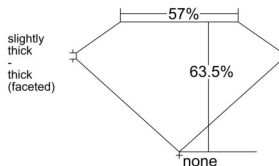

GIA®

FACSIMILE

GIA REPORT 1539491171

Verify this report at GIA.edu

GIA NATURAL DIAMOND DOSSIER®

September 19, 2025
GIA Report Number 1539491171
Shape and Cutting Style ..... Oval Brilliant
Measurements ..... 6.51 x 4.43 x 2.81 mm

GRADING RESULTS

Carat Weight ..... 0.51 carat
Color Grade ..... E
Clarity Grade VS1

ADDITIONAL GRADING INFORMATION

Polish ..... Very Good
Symmetry ..... Very Good
Fluorescence ..... Medium Blue
Clarity Characteristics ..... Crystal, Feather, Pinpoint
Inscription(s): GIA 1539491171

PROPORTIONS

Profile not to actual proportions

GRADING SCALES

GIA COLOR SCALE		GIA CLARITY SCALE			
COLORLESS	D	VERY VERY SLIGHTLY INCLUDED	FLAWLESS		
	E		INTERNALLY FLAWLESS		
	F	VERY SLIGHTLY INCLUDED	VS₁		
	G		VS₂		
	H		VS₁		
	NEAR COLORLESS	I	SLIGHTLY INCLUDED	SI₁	
		J		SI₂	
		FAINT	K	INCLUDED	I₁
			L		I₂
			M		I₃
VERT LIGHT	N				
	O				
	P				
	Q				
	R				
	S				
	T				
LIGHT	U				
	V				
	W				
	X				
Y					
Z