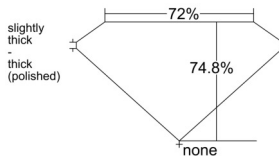

GIA®

FACSIMILE

GIA REPORT 1539568683

Verify this report at GIA.edu

GIA NATURAL DIAMOND DOSSIER®

September 27, 2025
GIA Report Number 1539568683
Shape and Cutting Style ..... Square Modified Brilliant
Measurements ..... 5.33 x 5.15 x 3.85 mm

GRADING RESULTS

Carat Weight ..... 0.90 carat
Color Grade ..... F
Clarity Grade VS1

ADDITIONAL GRADING INFORMATION

Polish ..... Excellent
Symmetry ..... Very Good
Fluorescence ..... None
Clarity Characteristics..... Crystal, Feather, Cloud, Pinpoint
Inspection(s): GIA 1539568683

PROPORTIONS

Profile not to actual proportions

GRADING SCALES

GIA COLOR SCALE		GIA CLARITY SCALE			
COLORLESS	D	VERY VERY SLIGHTLY INCLUDED	FLAWLESS		
	E		INTERNALLY FLAWLESS		
	F	VERY SLIGHTLY INCLUDED	VS₁		
	G		VS₂		
	H		VS₁		
	NEAR COLORLESS	I	SLIGHTLY INCLUDED	SI₁	
		J		SI₂	
		FAINT	K	INCLUDED	I₁
			L		I₂
			M		I₃
VERT LIGHT	N				
	O				
	P				
	Q				
	R				
	S				
	T				
LIGHT	U				
	V				
	W				
	X				
Y					
Z