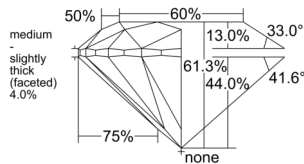

GIA®

FACSIMILE

GIA REPORT

1539594714

Verify this report at GIA.edu

GIA NATURAL DIAMOND DOSSIER®

September 30, 2025
GIA Report Number 1539594714
Shape and Cutting Style ..... Round Brilliant
Measurements ..... 5.34 - 5.38 x 3.28 mm

GRADING RESULTS

Carat Weight ..... 0.58 carat
Color Grade ..... F
Clarity Grade VVS1
Cut Grade ..... Excellent

ADDITIONAL GRADING INFORMATION

Polish ..... Excellent
Symmetry ..... Excellent
Fluorescence ..... None
Clarity Characteristics ..... Pinpoint
Inscription(s): GIA 1539594714

PROPORTIONS

Profile to actual proportions

GRADING SCALES

GIA COLOR SCALE

COLORLESS	D
	E
	F
	G
	H
	I
	J
NEAR COLORLESS	K
	L
FAIN	M
	N
	O
	P
	R
	S
	T
	U
	V
	W
	X
	Y
LIGHT	Z

GIA CLARITY SCALE

FLAWLESS	INTERNAL FLAWLESS	
		FLAWLESS
VERY VERY SLIGHTLY INCLUDED	VVS₁	
	VVS₂	
VERY SLIGHTLY INCLUDED	VS₁	
	VS₂	
SLIGHTLY INCLUDED	SI₁	
	SI₂	
INCLUDED	I₁	
	I₂	
	I₃	

GIA CUT SCALE

EXCELLENT
VERY GOOD
GOOD
FAIR
POOR