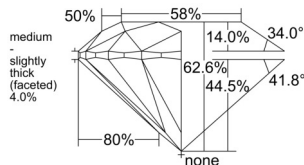

GIA®

FACSIMILE

GIA REPORT 1539605356

Verify this report at GIA.edu

GIA NATURAL DIAMOND DOSSIER®

October 03, 2025
GIA Report Number 1539605356
Shape and Cutting Style ..... Round Brilliant
Measurements ..... 5.95 - 5.98 x 3.73 mm

GRADING RESULTS

Carat Weight ..... 0.81 carat
Color Grade ..... D
Clarity Grade VVS1
Cut Grade ..... Excellent

ADDITIONAL GRADING INFORMATION

Polish ..... Excellent
Symmetry ..... Excellent
Fluorescence ..... None
Clarity Characteristics ..... Pinpoint
Inscription(s): GIA 1539605356

PROPORTIONS

Profile to actual proportions

GRADING SCALES

GIA
COLOR
SCALE

COLORLESS	D
	E
	F
	G
	H
	I
	J
NEAR COLORLESS	K
	L
Faint	M
	N
	O
	P
Very Light	R
	S
	T
	U
	V
Light	W
	X
	Y
	Z

GIA
CLARITY
SCALE

FLAWLESS	INTERNAL FLAWLESS	
		EXCELLENT
VERY VERY SLIGHTLY INCLUDED	VVS₁	VERY GOOD
VERY SLIGHTLY INCLUDED	VVS₂	
SLIGHTLY INCLUDED	VS₁	GOOD
	VS₂	
INCLUDED	SI₁	FAIR
	SI₂	
INCLUDED	I₁	POOR
	I₂	
	I₃	

GIA
CUT
SCALE

EXCELLENT
VERY GOOD
GOOD
FAIR
POOR