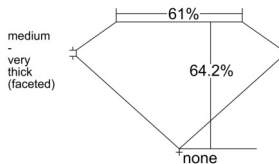

GIA®

FACSIMILE

GIA REPORT 1539609689

Verify this report at GIA.edu

GIA NATURAL DIAMOND DOSSIER®

October 01, 2025
GIA Report Number 1539609689
Shape and Cutting Style ..... Pear Brilliant
Measurements ..... 6.18 x 3.93 x 2.52 mm

GRADING RESULTS

Carat Weight ..... 0.36 carat
Color Grade ..... F
Clarity Grade VVS2

ADDITIONAL GRADING INFORMATION

Polish ..... Excellent
Symmetry ..... Very Good
Fluorescence ..... None
Clarity Characteristics ..... Needle, Cloud, Pinpoint
Inspection(s): GIA 1539609689

PROPORTIONS

Profile not to actual proportions

GRADING SCALES

GIA COLOR SCALE		GIA CLARITY SCALE	
COLORLESS	D	VERY VERY SLIGHTLY INCLUDED	FLAWLESS
	E		INTERNALLY FLAWLESS
	F		VVS₁
	G		VVS₂
	H		VS₁
	I		VS₂
	J		SI₁
	K		SI₂
	L		I₁
	M		I₂
NEAR COLORLESS	N	SLIGHTLY INCLUDED	I₃
	O		
	P		
	Q		
FAINT	R	INCLUDED	
	S		
	T		
	U		
VERT LIGHT	V	INCLUDED	
	W		
	X		
	Y		
LIGHT	Z