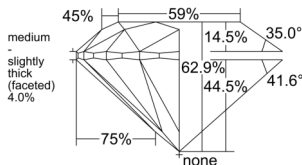

GIA®

FACSIMILE

GIA REPORT 1539669773

Verify this report at GIA.edu

GIA NATURAL DIAMOND DOSSIER®

October 08, 2025
GIA Report Number 1539669773
Shape and Cutting Style ..... Round Brilliant
Measurements ..... 5.30 - 5.34 x 3.35 mm

GRADING RESULTS

Carat Weight ..... 0.58 carat
Color Grade ..... F
Clarity Grade VS2
Cut Grade ..... Excellent

ADDITIONAL GRADING INFORMATION

Polish ..... Excellent
Symmetry ..... Excellent
Fluorescence ..... Medium Blue
Clarity Characteristics ..... Crystal, Cloud, Feather
Inscription(s): GIA 1539669773

PROPORTIONS

Profile to actual proportions