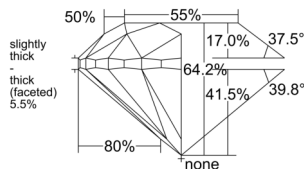

GIA®

FACSIMILE

GIA REPORT 1539682359

Verify this report at GIA.edu

GIA NATURAL DIAMOND DOSSIER®

October 09, 2025
GIA Report Number 1539682359
Shape and Cutting Style ..... Round Brilliant
Measurements ..... 4.79 - 4.85 x 3.10 mm

GRADING RESULTS

Carat Weight ..... 0.46 carat
Color Grade ..... J
Clarity Grade S11
Cut Grade ..... Very Good

ADDITIONAL GRADING INFORMATION

Polish ..... Excellent
Symmetry ..... Very Good
Fluorescence ..... None
Clarity Characteristics ..... Crystal
Inscription(s): GIA 1539682359

PROPORTIONS

Profile to actual proportions