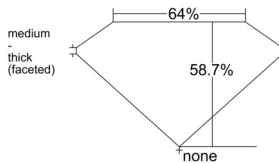

GIA®

FACSIMILE

GIA REPORT 1539698247

Verify this report at GIA.edu

GIA NATURAL DIAMOND DOSSIER®

October 10, 2025
GIA Report Number 1539698247
Shape and Cutting Style ..... Pear Brilliant
Measurements ..... 6.53 x 4.22 x 2.48 mm

GRADING RESULTS

Carat Weight ..... 0.40 carat
Color Grade ..... D
Clarity Grade VS2

ADDITIONAL GRADING INFORMATION

Polish ..... Excellent
Symmetry ..... Very Good
Fluorescence ..... Strong Blue
Clarity Characteristics ..... Crystal
Inscription(s): GIA 1539698247

PROPORTIONS

Profile not to actual proportions

GRADING SCALES

GIA COLOR SCALE		GIA CLARITY SCALE			
COLORLESS	D	VERY VERY SLIGHTLY INCLUDED	FLAWLESS		
	E		INTERNALLY FLAWLESS		
	F		VVS₁		
	NEAR COLORLESS	G	VERY SLIGHTLY INCLUDED	VVS₂	
		H		VS₁	
		FANT	I	SLIGHTLY INCLUDED	VS₂
			J		SI₁
	LIGHT	K	INCLUDED	SI₂	
		L		I₁	
		M		I₂	
N		NOT GRADED	I₃		
O					
P					
Q					
R					
S					
T					
U					
V					
W					
X					
Y					
Z