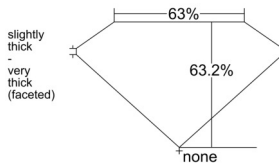

GIA®

FACSIMILE

GIA REPORT 1539744142

Verify this report at GIA.edu

GIA NATURAL DIAMOND DOSSIER®

October 14, 2025
GIA Report Number 1539744142
Shape and Cutting Style ..... Pear Brilliant
Measurements ..... 7.29 x 4.70 x 2.97 mm

GRADING RESULTS

Carat Weight ..... 0.60 carat
Color Grade ..... H
Clarity Grade VS1

ADDITIONAL GRADING INFORMATION

Polish ..... Excellent
Symmetry ..... Very Good
Fluorescence ..... Medium Blue
Clarity Characteristics..... Feather, Needle, Pinpoint
Inspection(s): GIA 1539744142

PROPORTIONS

Profile not to actual proportions

GRADING SCALES

GIA COLOR SCALE		GIA CLARITY SCALE			
COLORLESS	D	VERY VERY SLIGHTLY INCLUDED	FLAWLESS		
	E		INTERNALLY FLAWLESS		
	F	VERY SLIGHTLY INCLUDED	VS₁		
	G		VS₂		
	H		VS₁		
	NEAR COLORLESS	I	SLIGHTLY INCLUDED	VS₂	
		J		SI₁	
		FAINT	K	INCLUDED	SI₂
			L		I₁
			M		I₂
VERT LIGHT	N	LIGHT	I₃		
	O				
	P				
	Q				
	R