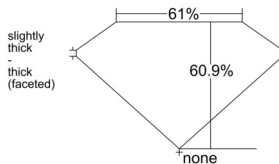

GIA®

FACSIMILE

GIA REPORT 1539763784

Verify this report at GIA.edu

GIA NATURAL DIAMOND DOSSIER®

October 16, 2025
GIA Report Number 1539763784
Shape and Cutting Style ..... Pear Brilliant
Measurements ..... 6.98 x 4.55 x 2.77 mm

GRADING RESULTS

Carat Weight ..... 0.51 carat
Color Grade ..... E
Clarity Grade VS2

ADDITIONAL GRADING INFORMATION

Polish ..... Excellent
Symmetry ..... Excellent
Fluorescence ..... None
Clarity Characteristics ..... Crystal, Cloud
Inspection(s): GIA 1539763784

PROPORTIONS

Profile not to actual proportions

GRADING SCALES

GIA COLOR SCALE		GIA CLARITY SCALE			
COLORLESS	D	VERY VERY SLIGHTLY INCLUDED	FLAWLESS		
	E		INTERNALLY FLAWLESS		
	F		VVS₁		
	NEAR COLORLESS	G	VVS₂		
		H	VERY SLIGHTLY INCLUDED	VS₁	
		I		VS₂	
		FAINT	J	SLIGHTLY INCLUDED	SI₁
			K		SI₂
	LIGHT		L	INCLUDED	I₁
			M		I₂
N			I₃		
O					
P					
Q					
R