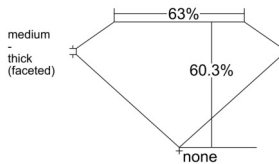

GIA®

FACSIMILE

GIA REPORT 1539777208

Verify this report at GIA.edu

GIA NATURAL DIAMOND DOSSIER®

October 17, 2025
GIA Report Number 1539777208
Shape and Cutting Style ..... Pear Brilliant
Measurements ..... 6.53 x 4.21 x 2.54 mm

GRADING RESULTS

Carat Weight ..... 0.41 carat
Color Grade ..... E
Clarity Grade VVS1

ADDITIONAL GRADING INFORMATION

Polish ..... Very Good
Symmetry ..... Very Good
Fluorescence ..... Medium Blue
Clarity Characteristics ..... Pinpoint
Inscription(s): GIA 1539777208

PROPORTIONS

Profile not to actual proportions

GRADING SCALES

GIA COLOR SCALE		GIA CLARITY SCALE	
COLORLESS	D	VERY VERY SLIGHTLY INCLUDED	FLAWLESS
	E		INTERNALLY FLAWLESS
	F		VVS₁
	G		VVS₂
	H		VS₁
	I		VS₂
	J		SI₁
	K		SI₂
	L		I₁
	M		I₂
NEAR COLORLESS	N	SLIGHTLY INCLUDED	I₃
	O		
	P		
	Q		
FAINT	R		
	S		
	T		
	U		
VERT LIGHT	V		
	W		
	X		
	Y		
LIGHT	Z