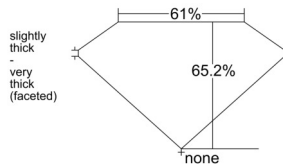

GIA®

FACSIMILE

GIA REPORT 1539782287

Verify this report at GIA.edu

GIA NATURAL DIAMOND DOSSIER®

November 08, 2025
GIA Report Number 1539782287
Shape and Cutting Style ..... Marquise Brilliant
Measurements ..... 6.37 x 3.54 x 2.31 mm

GRADING RESULTS

Carat Weight ..... 0.31 carat
Color Grade ..... F
Clarity Grade VS1

ADDITIONAL GRADING INFORMATION

Polish ..... Excellent
Symmetry ..... Excellent
Fluorescence ..... Faint
Clarity Characteristics ..... Cloud, Feather, Pinpoint
Inscription(s): GIA 1539782287

PROPORTIONS

Profile not to actual proportions

GRADING SCALES

GIA COLOR SCALE		GIA CLARITY SCALE			
COLORLESS	D	VERY SLIGHTLY INCLUDED	FLAWLESS		
	E		INTERNALLY FLAWLESS		
	F		VVS₁		
	G		VVS₂		
	NEAR COLORLESS	H	VERY SLIGHTLY INCLUDED	VS₁	
		I		VS₂	
		FAINT	J	SLIGHTLY INCLUDED	S₁
			K		S₂
	L		I₁		
	M		I₂		
N	I₃				
P					
VERT LIGHT	Q	INCLUDED			
	R				
	S				
	T				
	U				
	V				
LIGHT	W				
	X				
	Y				
	Z