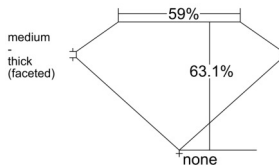

GIA®

FACSIMILE

GIA REPORT 1539784052

Verify this report at GIA.edu

GIA NATURAL DIAMOND DOSSIER®

October 17, 2025
GIA Report Number 1539784052
Shape and Cutting Style ..... Oval Brilliant
Measurements ..... 6.78 x 4.81 x 3.04 mm

GRADING RESULTS

Carat Weight ..... 0.62 carat
Color Grade I
Clarity Grade VS1

ADDITIONAL GRADING INFORMATION

Polish ..... Excellent
Symmetry ..... Excellent
Fluorescence ..... None
Clarity Characteristics ..... Feather, Pinpoint
Inscription(s): GIA 1539784052

PROPORTIONS

Profile not to actual proportions

GRADING SCALES

GIA COLOR SCALE		GIA CLARITY SCALE			
COLORLESS	D	VERY VERY SLIGHTLY INCLUDED	FLAWLESS		
	E		INTERNALLY FLAWLESS		
	F	VERY SLIGHTLY INCLUDED	VS₁		
	G		VS₂		
	H		VS₁		
	NEAR COLORLESS	I	SLIGHTLY INCLUDED	SI₁	
		J		SI₂	
		FAINT	K	INCLUDED	I₁
			L		I₂
			M		I₃
VERT LIGHT	N				
	O				
	P				
	Q				
	R				
	S				
	T				
LIGHT	U				
	V				
	W				
	X				
Y					
Z