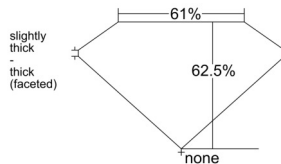

GIA®

FACSIMILE

GIA REPORT 1539795337

Verify this report at GIA.edu

GIA NATURAL DIAMOND DOSSIER®

October 31, 2025
GIA Report Number 1539795337
Shape and Cutting Style ..... Pear Brilliant
Measurements ..... 6.96 x 4.53 x 2.83 mm

GRADING RESULTS

Carat Weight ..... 0.53 carat
Color Grade ..... F
Clarity Grade VS1

ADDITIONAL GRADING INFORMATION

Polish ..... Very Good
Symmetry ..... Excellent
Fluorescence ..... None
Clarity Characteristics..... Crystal, Pinpoint
Inspection(s): GIA 1539795337

PROPORTIONS

Profile not to actual proportions

GRADING SCALES

GIA COLOR SCALE		GIA CLARITY SCALE			
COLORLESS	D	VERY VERY SLIGHTLY INCLUDED	FLAWLESS		
	E		INTERNALLY FLAWLESS		
	F	VERY SLIGHTLY INCLUDED	VVS₁		
	G		VVS₂		
	H		VS₁		
	NEAR COLORLESS	I	SLIGHTLY INCLUDED	VS₂	
		J		SI₁	
		FAINT	K	INCLUDED	SI₂
			L		I₁
			M		I₂
VERT LIGHT	N	LIGHT	I₃		
	O				
	P				
	Q				
	R