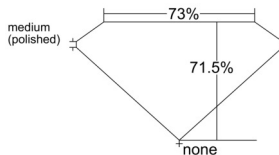

GIA®

FACSIMILE

GIA REPORT 1539810924

Verify this report at GIA.edu

GIA NATURAL DIAMOND DOSSIER®

October 29, 2025
GIA Report Number 1539810924
Shape and Cutting Style ..... Square Modified Brilliant
Measurements ..... 5.43 x 5.41 x 3.86 mm

GRADING RESULTS

Carat Weight ..... 0.91 carat
Color Grade ..... D
Clarity Grade SI2

ADDITIONAL GRADING INFORMATION

Polish ..... Excellent
Symmetry ..... Excellent
Fluorescence ..... None
Clarity Characteristics ..... Crystal
Inscription(s): GIA 1539810924

PROPORTIONS

Profile not to actual proportions

GRADING SCALES

GIA COLOR SCALE		GIA CLARITY SCALE		
COLORLESS	D	VERY VERY SLIGHTLY INCLUDED	FLAWLESS	
	E		INTERNALLY FLAWLESS	
	F		VVS₁	
	NEAR COLORLESS	G	VERY SLIGHTLY INCLUDED	VVS₂
		H		VS₁
		I	SLIGHTLY INCLUDED	VS₂
		J		SI₁
		K		SI₂
	FAINT	L	INCLUDED	I₁
		M		I₂
N		I₃		
O				
VERT LIGHT		P		
		Q		
		R		
		S		
LIGHT	T			
	U			
	V			
	W			
	X			
	Y			
	Z