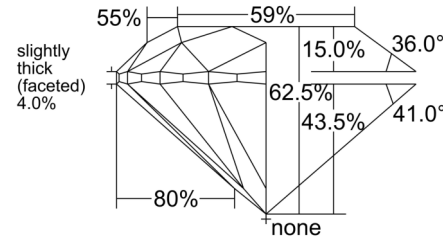

GIA NATURAL DIAMOND GRADING REPORT

October 31, 2025
 GIA Report Number 1539869269
 Shape and Cutting Style Round Brilliant
 Measurements 7.24 - 7.28 x 4.54 mm

GRADING RESULTS

Carat Weight 1.51 carat
 Color Grade J
 Clarity Grade VS1
 Cut Grade Excellent

ADDITIONAL GRADING INFORMATION

Polish Excellent
 Symmetry Excellent
 Fluorescence None

Inscription(s): GIA 1539869269

Comments: Additional clouds are not shown. Pinpoints are not shown.

PROPORTIONS

Profile to actual proportions

CLARITY CHARACTERISTICS

KEY TO SYMBOLS*

-  Feather
-  Cloud

* Red symbols denote internal characteristics (inclusions). Green or black symbols denote external characteristics (blemishes). Diagram is an approximate representation of the diamond, and symbols shown indicate type, position, and approximate size of clarity characteristics. All clarity characteristics may not be shown. Details of finish are not shown.