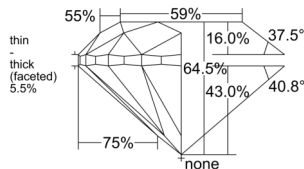

GIA®

FACSIMILE

GIA REPORT 1539906068

Verify this report at GIA.edu

GIA NATURAL DIAMOND DOSSIER®

November 06, 2025
GIA Report Number 1539906068
Shape and Cutting Style ..... Round Brilliant
Measurements ..... 5.96 - 6.01 x 3.86 mm

GRADING RESULTS

Carat Weight ..... 0.90 carat
Color Grade I
Clarity Grade VS1
Cut Grade ..... Very Good

ADDITIONAL GRADING INFORMATION

Polish ..... Excellent
Symmetry ..... Excellent
Fluorescence ..... Medium Blue
Clarity Characteristics ..... Cloud, Indented Natural
Inscription(s): GIA 1539906068

PROPORTIONS

Profile to actual proportions

GRADING SCALES

GIA COLOR SCALE	GIA CLARITY SCALE	GIA CUT SCALE
COLOURLESS	FLAWLESS	EXCELLENT
E	INTERNALLY FLAWLESS	
F	VVS₁	VERY GOOD
G		
H	VVS₂	GOOD
I	VS₁	
J	VS₂	FAIR
K	SI₁	
L	SI₂	POOR
M	I₁	
N	I₂	
O	I₃	
P		
VERY LIGHT		
R		
S		
T		
U		
V		
W		
X		
Y		
Z