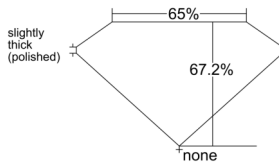

GIA®

FACSIMILE

GIA REPORT 1539907432

Verify this report at GIA.edu

GIA NATURAL DIAMOND DOSSIER®

November 07, 2025
GIA Report Number 1539907432
Shape and Cutting Style . **Cut-Cornered Square Modified Brilliant**
Measurements ..... 5.33 x 5.26 x 3.54 mm

GRADING RESULTS

Carat Weight ..... 0.91 carat
Color Grade I
Clarity Grade VS1

ADDITIONAL GRADING INFORMATION

Polish ..... Excellent
Symmetry ..... Excellent
Fluorescence ..... None
Clarity Characteristics..... Cloud
Inscription(s): GIA 1539907432

PROPORTIONS

Profile not to actual proportions

GRADING SCALES

GIA COLOR SCALE		GIA CLARITY SCALE			
COLORLESS	D	VERY VERY SLIGHTLY INCLUDED	FLAWLESS		
	E		INTERNALLY FLAWLESS		
	F		VVS₁		
	G				
	NEAR COLORLESS		H	VERY SLIGHTLY INCLUDED	VS₁
			I		VS₂
	FAINT		J	SLIGHTLY INCLUDED	SI₁
			K		
			L		I₁
			M		
VERY LIGHT		N	INCLUDED		I₂
		O			
LIGHT		P	I₃		
		Q			
		R			
		S			
	T				
	U				
	V				
	W				
X					
Y					
Z