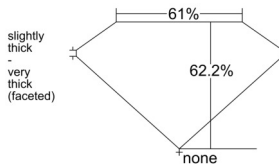

GIA®

FACSIMILE

GIA REPORT 1539907646

Verify this report at GIA.edu

GIA NATURAL DIAMOND DOSSIER®

November 06, 2025
GIA Report Number 1539907646
Shape and Cutting Style ..... Heart Brilliant
Measurements ..... 5.43 x 6.37 x 3.96 mm

GRADING RESULTS

Carat Weight ..... 0.80 carat
Color Grade ..... F
Clarity Grade VVS2

ADDITIONAL GRADING INFORMATION

Polish ..... Excellent
Symmetry ..... Excellent
Fluorescence ..... Faint
Clarity Characteristics ..... Feather
Inscription(s): GIA 1539907646

PROPORTIONS

Profile not to actual proportions

GRADING SCALES

GIA COLOR SCALE		GIA CLARITY SCALE	
NEAR COLORLESS	D	VERY SLIGHTLY SIGHTLY INCLUDED	FLAWLESS
	E		INTERNALLY FLAWLESS
	F		VVS₁
	G		VVS₂
	H		VS₁
	I		VS₂
	J		SI₁
	K		SI₂
	L		I₁
	M		I₂
FAINT	N	INCLUDED	I₃
	O		
	P		
	Q		
	R		
LIGHT	S		
	T		
	U		
	V		
	W		
	X		
	Y		
Z