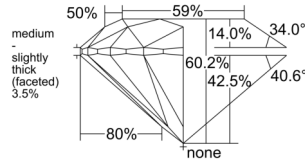

GIA®

FACSIMILE

GIA REPORT 1539917930

Verify this report at GIA.edu

GIA NATURAL DIAMOND DOSSIER®

November 06, 2025
GIA Report Number 1539917930
Shape and Cutting Style ..... Round Brilliant
Measurements ..... 5.32 - 5.35 x 3.21 mm

GRADING RESULTS

Carat Weight ..... 0.56 carat
Color Grade ..... G
Clarity Grade VS2
Cut Grade ..... Excellent

ADDITIONAL GRADING INFORMATION

Polish ..... Excellent
Symmetry ..... Excellent
Fluorescence ..... Faint
Clarity Characteristics ..... Crystal
Inscription(s): GIA 1539917930

PROPORTIONS

GRADING SCALES

GIA COLOR SCALE	GIA CLARITY SCALE	GIA CUT SCALE	
D	FLAWLESS	EXCELLENT	
E	INTERNALLY FLAWLESS		
F		VVS₁	VERY GOOD
G	VVS₂		
H	VS₁	GOOD	
I	VS₂		
J	SI₁	FAIR	
K	SI₂		
L	I₁	POOR	
M	I₂		
N	I₃		
O			
P			
Q			
R			
S			
T			
U			
V			
W			
X			
Y			
Z