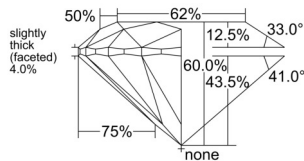

GIA®

FACSIMILE

GIA REPORT 1539923029

Verify this report at GIA.edu

GIA NATURAL DIAMOND DOSSIER®

November 06, 2025
GIA Report Number 1539923029
Shape and Cutting Style ..... Round Brilliant
Measurements ..... 4.58 - 4.62 x 2.76 mm

GRADING RESULTS

Carat Weight ..... 0.36 carat
Color Grade ..... F
Clarity Grade VS1
Cut Grade ..... Excellent

ADDITIONAL GRADING INFORMATION

Polish ..... Excellent
Symmetry ..... Excellent
Fluorescence ..... None
Clarity Characteristics..... Crystal, Cloud, Pinpoint
Inspection(s): GIA 1539923029

PROPORTIONS

Profile to actual proportions