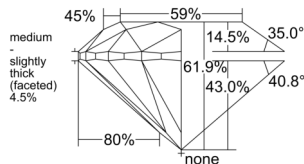

GIA®

FACSIMILE

GIA REPORT 1539937179

Verify this report at GIA.edu

GIA NATURAL DIAMOND DOSSIER®

November 07, 2025
GIA Report Number 1539937179
Shape and Cutting Style ..... Round Brilliant
Measurements ..... 5.37 - 5.41 x 3.34 mm

GRADING RESULTS

Carat Weight ..... 0.61 carat
Color Grade ..... H
Clarity Grade VS2
Cut Grade ..... Excellent

ADDITIONAL GRADING INFORMATION

Polish ..... Excellent
Symmetry ..... Excellent
Fluorescence ..... None
Clarity Characteristics ..... Crystal, Cloud
Inscription(s): GIA 1539937179

PROPORTIONS

Profile to actual proportions

GRADING SCALES

GIA COLOR SCALE

COLORESS	D
	E
	F
	G
	H
	I
	J
NEAR COLORESS	K
	L
Faint	M
	N
	O
	P
Very Light	R
	S
	T
	U
	V
	W
	X
	Y
Light	Z

GIA CLARITY SCALE

FLAWLESS	VERY VERY SLIGHTLY INCLUDED	VS₁	VS₂	SI₁	SI₂	I₁	I₂	I₃			
									VERY SLIGHTLY INCLUDED	SLIGHTLY INCLUDED	INCLUDED

GIA CUT SCALE

EXCELLENT
VERY GOOD
GOOD
FAIR
POOR