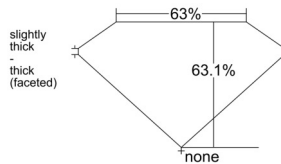

GIA®

FACSIMILE

GIA REPORT 1539938836

Verify this report at GIA.edu

GIA NATURAL DIAMOND DOSSIER®

November 07, 2025
GIA Report Number 1539938836
Shape and Cutting Style ..... Pear Brilliant
Measurements ..... 6.16 x 3.74 x 2.36 mm

GRADING RESULTS

Carat Weight ..... 0.32 carat
Color Grade ..... F
Clarity Grade VVS1

ADDITIONAL GRADING INFORMATION

Polish ..... Excellent
Symmetry ..... Very Good
Fluorescence ..... None
Clarity Characteristics ..... Pinpoint
Inspection(s): GIA 1539938836

PROPORTIONS

Profile not to actual proportions

GRADING SCALES

GIA COLOR SCALE		GIA CLARITY SCALE			
COLORLESS	D	VERY VERY SLIGHTLY INCLUDED	FLAWLESS		
	E		INTERNALLY FLAWLESS		
	F		VVS₁		
	NEAR COLORLESS	G	VVS₂		
		H	VERY SLIGHTLY INCLUDED	VS₁	
		I		VS₂	
		FAINT	J	SLIGHTLY INCLUDED	SI₁
	K		SI₂		
	L		INCLUDED		I₁
	M			I₂	
N	I₃				
VERT LIGHT	O				
	P				
	Q				
	R				
	LIGHT	S			
		T			
		U			
		V			
	W				
	X				
	Y				
	Z