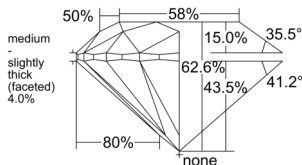

GIA®

FACSIMILE

GIA REPORT 1539995661

Verify this report at GIA.edu

GIA NATURAL DIAMOND DOSSIER®

November 18, 2025
GIA Report Number 1539995661
Shape and Cutting Style ..... Round Brilliant
Measurements ..... 5.69 - 5.73 x 3.58 mm

GRADING RESULTS

Carat Weight ..... 0.72 carat
Color Grade I
Clarity Grade S11
Cut Grade ..... Excellent

ADDITIONAL GRADING INFORMATION

Polish ..... Excellent
Symmetry ..... Excellent
Fluorescence ..... Faint
Clarity Characteristics ..... Crystal
Inspection(s): GIA 1539995661

PROPORTIONS

GRADING SCALES

GIA COLOR SCALE	GIA CLARITY SCALE	GIA CUT SCALE
COLOREDNESS	FLAWLESS	EXCELLENT
D	INTERNALLY FLAWLESS	
E	VVS₁	VERY GOOD
F		
G	VS₁	GOOD
H		
I	SI₁	FAIR
J		
K	I₁	POOR
L		
M	I₂	
N	I₃	
O		
P		
Q		
R		
S		
T		
U		
V		
W		
X		
Y		
Z