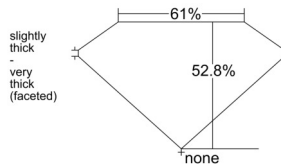

GIA®

FACSIMILE

GIA REPORT 1543014803

Verify this report at GIA.edu

GIA NATURAL DIAMOND DOSSIER®

November 17, 2025
GIA Report Number 1543014803
Shape and Cutting Style ..... Heart Brilliant
Measurements ..... 5.06 x 5.58 x 2.95 mm

GRADING RESULTS

Carat Weight ..... 0.50 carat
Color Grade ..... E
Clarity Grade VS2

ADDITIONAL GRADING INFORMATION

Polish ..... Excellent
Symmetry ..... Very Good
Fluorescence ..... Faint
Clarity Characteristics ..... Feather, Crystal
Inscription(s): GIA 1543014803

PROPORTIONS

Profile not to actual proportions

GRADING SCALES

GIA COLOR SCALE		GIA CLARITY SCALE	
COLORLESS	D	VERY VERY SLIGHTLY INCLUDED	FLAWLESS
	E		INTERNALLY FLAWLESS
	F		VVS₁
	G		VVS₂
	H		VS₁
	I		VS₂
	J		SI₁
	K		SI₂
	L		I₁
	M		I₂
NEAR COLORLESS	N	SLIGHTLY INCLUDED	I₃
	O		
	P		
	Q		
FAINT	R		
	S		
	T		
	U		
VERT LIGHT	V		
	W		
	X		
	Y		
LIGHT	Z