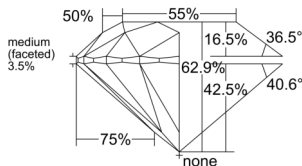

GIA®

FACSIMILE

GIA REPORT 1543027923

Verify this report at GIA.edu

GIA NATURAL DIAMOND DOSSIER®

November 18, 2025
GIA Report Number 1543027923
Shape and Cutting Style ..... Round Brilliant
Measurements ..... 5.04 - 5.08 x 3.18 mm

GRADING RESULTS

Carat Weight ..... 0.50 carat
Color Grade ..... G
Clarity Grade VS2
Cut Grade ..... Excellent

ADDITIONAL GRADING INFORMATION

Polish ..... Excellent
Symmetry ..... Excellent
Fluorescence ..... None
Clarity Characteristics ..... Crystal
Inscription(s): GIA 1543027923

PROPORTIONS

Profile to actual proportions

GRADING SCALES

GIA COLOR SCALE

COLORED	D
	E
	F
	G
	H
	I
	J
NEAR COLORLESS	K
	L
Faint	M
	N
	O
	P
	Q
	R
	S
	T
	U
	V
	W
	X
	Y
Light	Z

GIA CLARITY SCALE

FLAWLESS	VERY VERY SLIGHTLY INCLUDED	VS₁	VS₂	VS₁	VS₂	SI₁	SI₂	I₁	I₂	I₃		
											FLAWLESS	INTERNALLY FLAWLESS

GIA CUT SCALE

EXCELLENT
VERY GOOD
GOOD
FAIR
POOR