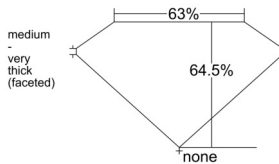

GIA®

FACSIMILE

GIA REPORT 1543042078

Verify this report at GIA.edu

GIA NATURAL DIAMOND DOSSIER®

November 20, 2025
GIA Report Number 1543042078
Shape and Cutting Style ..... Oval Brilliant
Measurements ..... 6.63 x 4.27 x 2.76 mm

GRADING RESULTS

Carat Weight ..... 0.50 carat
Color Grade ..... G
Clarity Grade VS1

ADDITIONAL GRADING INFORMATION

Polish ..... Excellent
Symmetry ..... Excellent
Fluorescence ..... None
Clarity Characteristics ..... Cloud, Feather
Inscription(s): GIA 1543042078

PROPORTIONS

Profile not to actual proportions

GRADING SCALES

GIA COLOR SCALE		GIA CLARITY SCALE			
COLORLESS	D	VERY VERY SLIGHTLY INCLUDED	FLAWLESS		
	E		INTERNALLY FLAWLESS		
	F		VVS₁		
	NEAR COLORLESS	G	VERY SLIGHTLY INCLUDED	VVS₂	
		H		VS₁	
		FAINT	I	SLIGHTLY INCLUDED	VS₂
			J		SI₁
	K		SI₂		
	LIGHT		L	INCLUDED	I₁
			M		I₂
N			I₃		
O					
P					
Q					
R